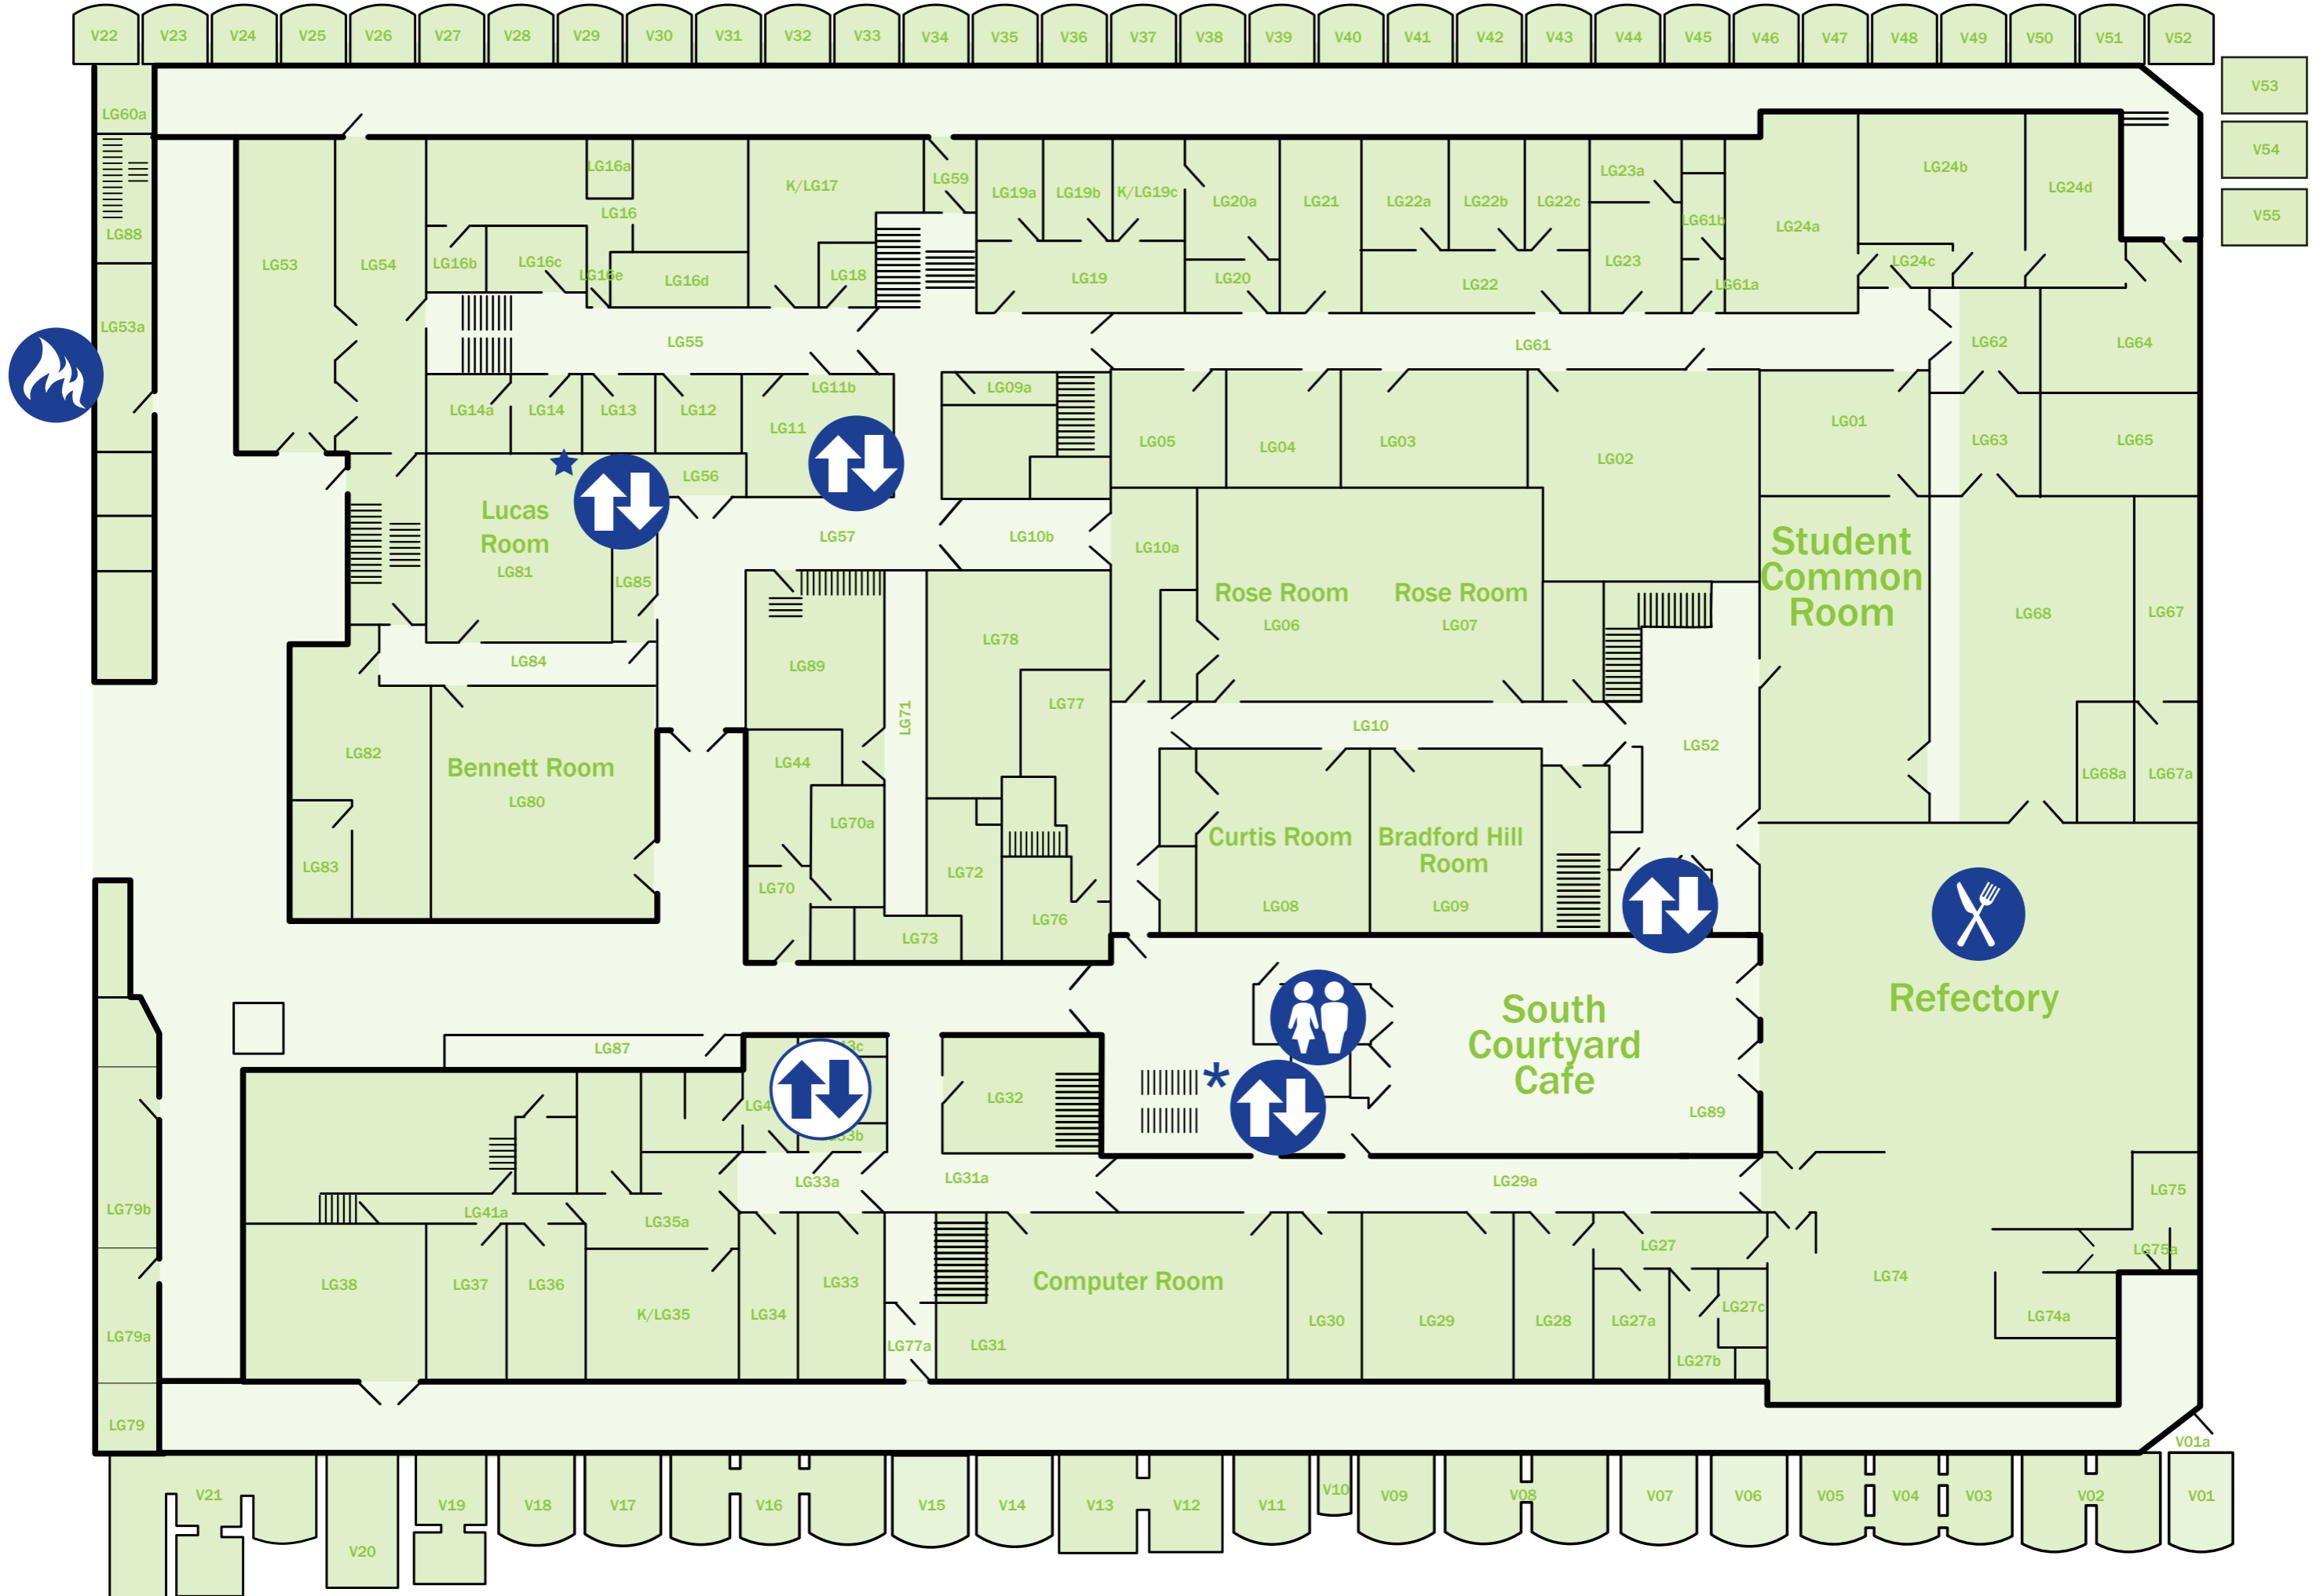

Lower Ground Floor

-  WC
-  Lift
-  Goods Lift
-  Fire Exit
-  Refectory
-  Disabled Access
-  Spiral Staircase
-  Staircase
-  Disabled Access to John Snow Lecture Theatre
-  Disabled Evacuation Lift